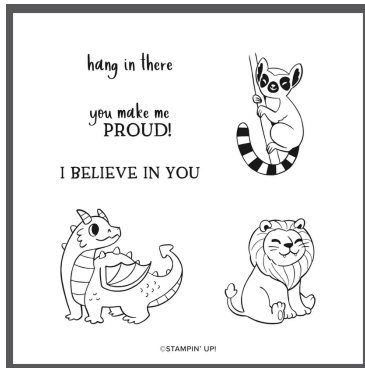

STAMP SETS

INSPIRATION SQUAD STAMP SET
165515 | $21.00
6 cling stamps