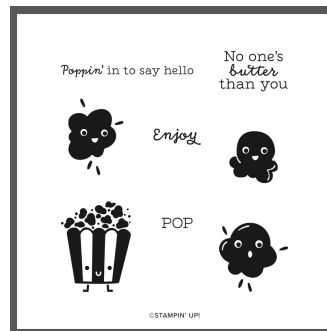

STAMPS

DIES

POPPIN' BY STAMP SET
165487 | $20.00
8 photopolymer stamps

POPPIN' BY DIES
165488 | $18.00
10 dies