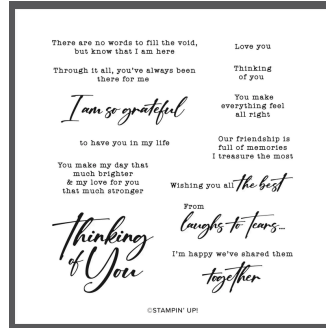

10% **BUNDLED SAVINGS**

**SENTIMENTAL FRAMING BUNDLE**

**165477 | \$55.75**

**STAMPS**

**DIES**

**SENTIMENTAL FRAMING STAMP SET**  
165475 | \$24.00  
13 photopolymer stamps

**SENTIMENTAL FRAMING DIES**  
165476 | \$38.00  
6 dies