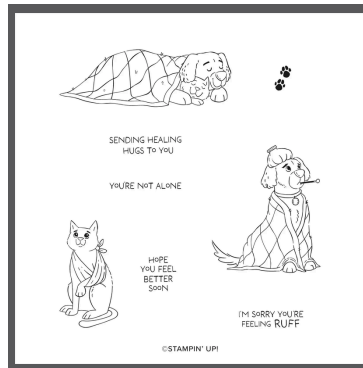

HUGS & HEALING STAMP SET
165518 | $20.00
8 cling stamps