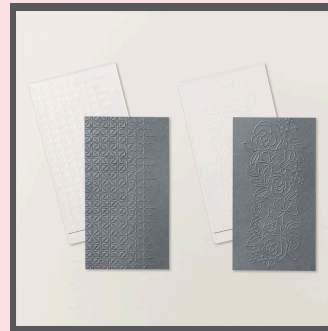

**HOLOGRAPHIC RESIN DOTS**  
165598 | \$8.00  
190 pieces  
4 mm, 5 mm, 6mm

**STAMPS**

**CHEERS & SIPS STAMP SET**  
165588 | \$19.00  
20 photopolymer stamps

**DIES**

**CHEERS & SIPS DIES**  
165593 | \$27.00  
15 dies