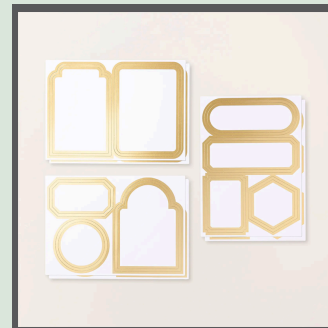

**IMPRESSIONS ABLOOM BUNDLE**  
165611 | ~~\$54.00~~ \$48.50  
Stamp Set + Dies

► To order bundle items individually use item codes below

**FLORAL IMPRESSIONS 12" X 12" DESIGNER SERIES PAPER**  
165603 | \$12.50 • 12 SHEETS