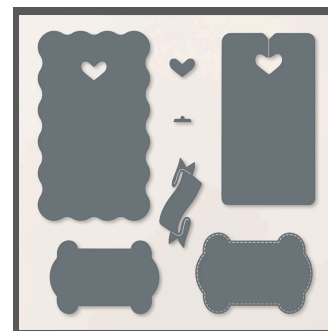

**10% BUNDLED SAVINGS**

**PAPER TAGS BUNDLE**

**165462 | \$46.75**

**STAMPS**

**PAPER TAGS STAMP SET**  
165454 | \$24.00  
7 photopolymer stamps

**DIES**

**PAPER TAGS DIES**  
165461 | \$28.00  
6 dies

**Ann M Clemmer, Your Favorite Stampin' Up!® Demonstrator**  
[www.stamperdog.com](http://www.stamperdog.com) - [www.masterstamper.com](http://www.masterstamper.com)  
[ann@stamperdog.com](mailto:ann@stamperdog.com)