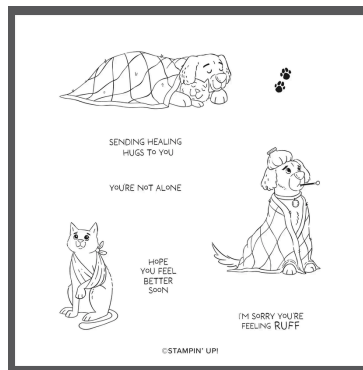

HUGS & HEALING STAMP SET
165518 | $20.00
8 cling stamps