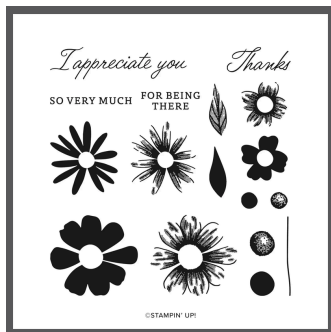

STAMPS

DIES

IMPRESSIONS ABLOOM STAMP SET
165605 | $20.00
17 photopolymer stamps