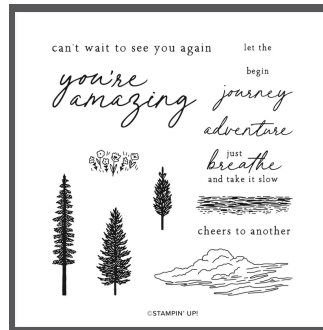

**PARTY PIGGY STAMP SET**  
165479 | \$20.00  
9 photopolymer stamps

**DIES**

**PARTY PIGGY DIES**  
165482 | \$23.00  
5 dies

**SCENIC ADVENTURE BUNDLE**

**165468 | \$49.50**

**STAMPS**

**SCENIC ADVENTURE STAMP SET**  
165466 | \$20.00  
13 photopolymer stamps