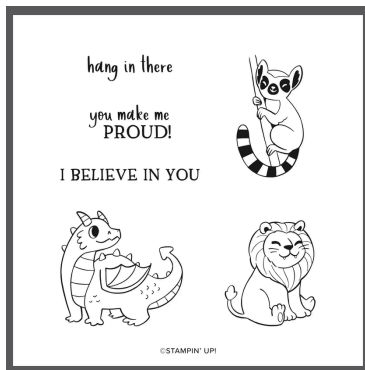

STAMP SETS

INSPIRATION SQUAD STAMP SET
165515 | $21.00
6 cling stamps