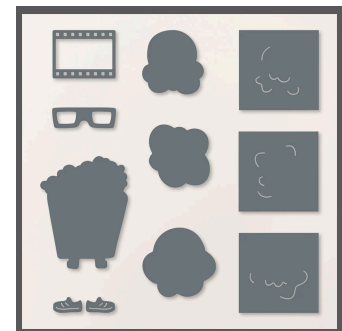

STAMPS

DIES

POPPIN' BY STAMP SET
165487 | $20.00
8 photopolymer stamps

POPPIN' BY DIES
165488 | $18.00
10 dies