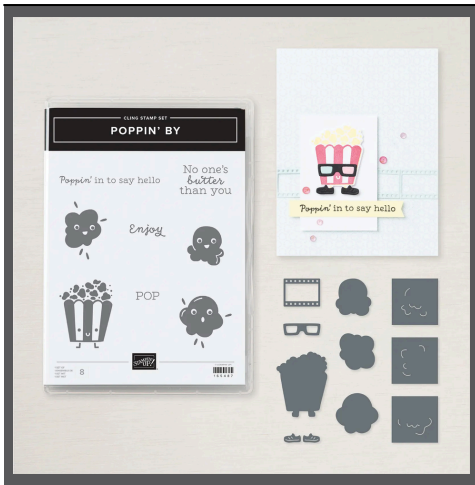

POPPIN' BY BUNDLE

165489 | $34.00