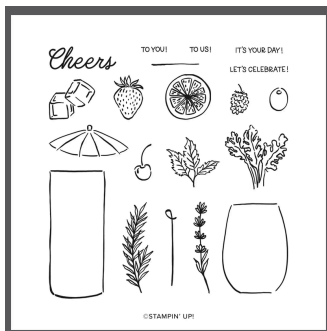

STAMPS

CHEERS & SIPS STAMP SET
165588 | $19.00
20 photopolymer stamps