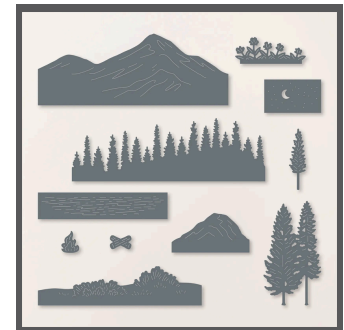

DIES

SCENIC ADVENTURE DIES
165467 | $31.00
11 dies